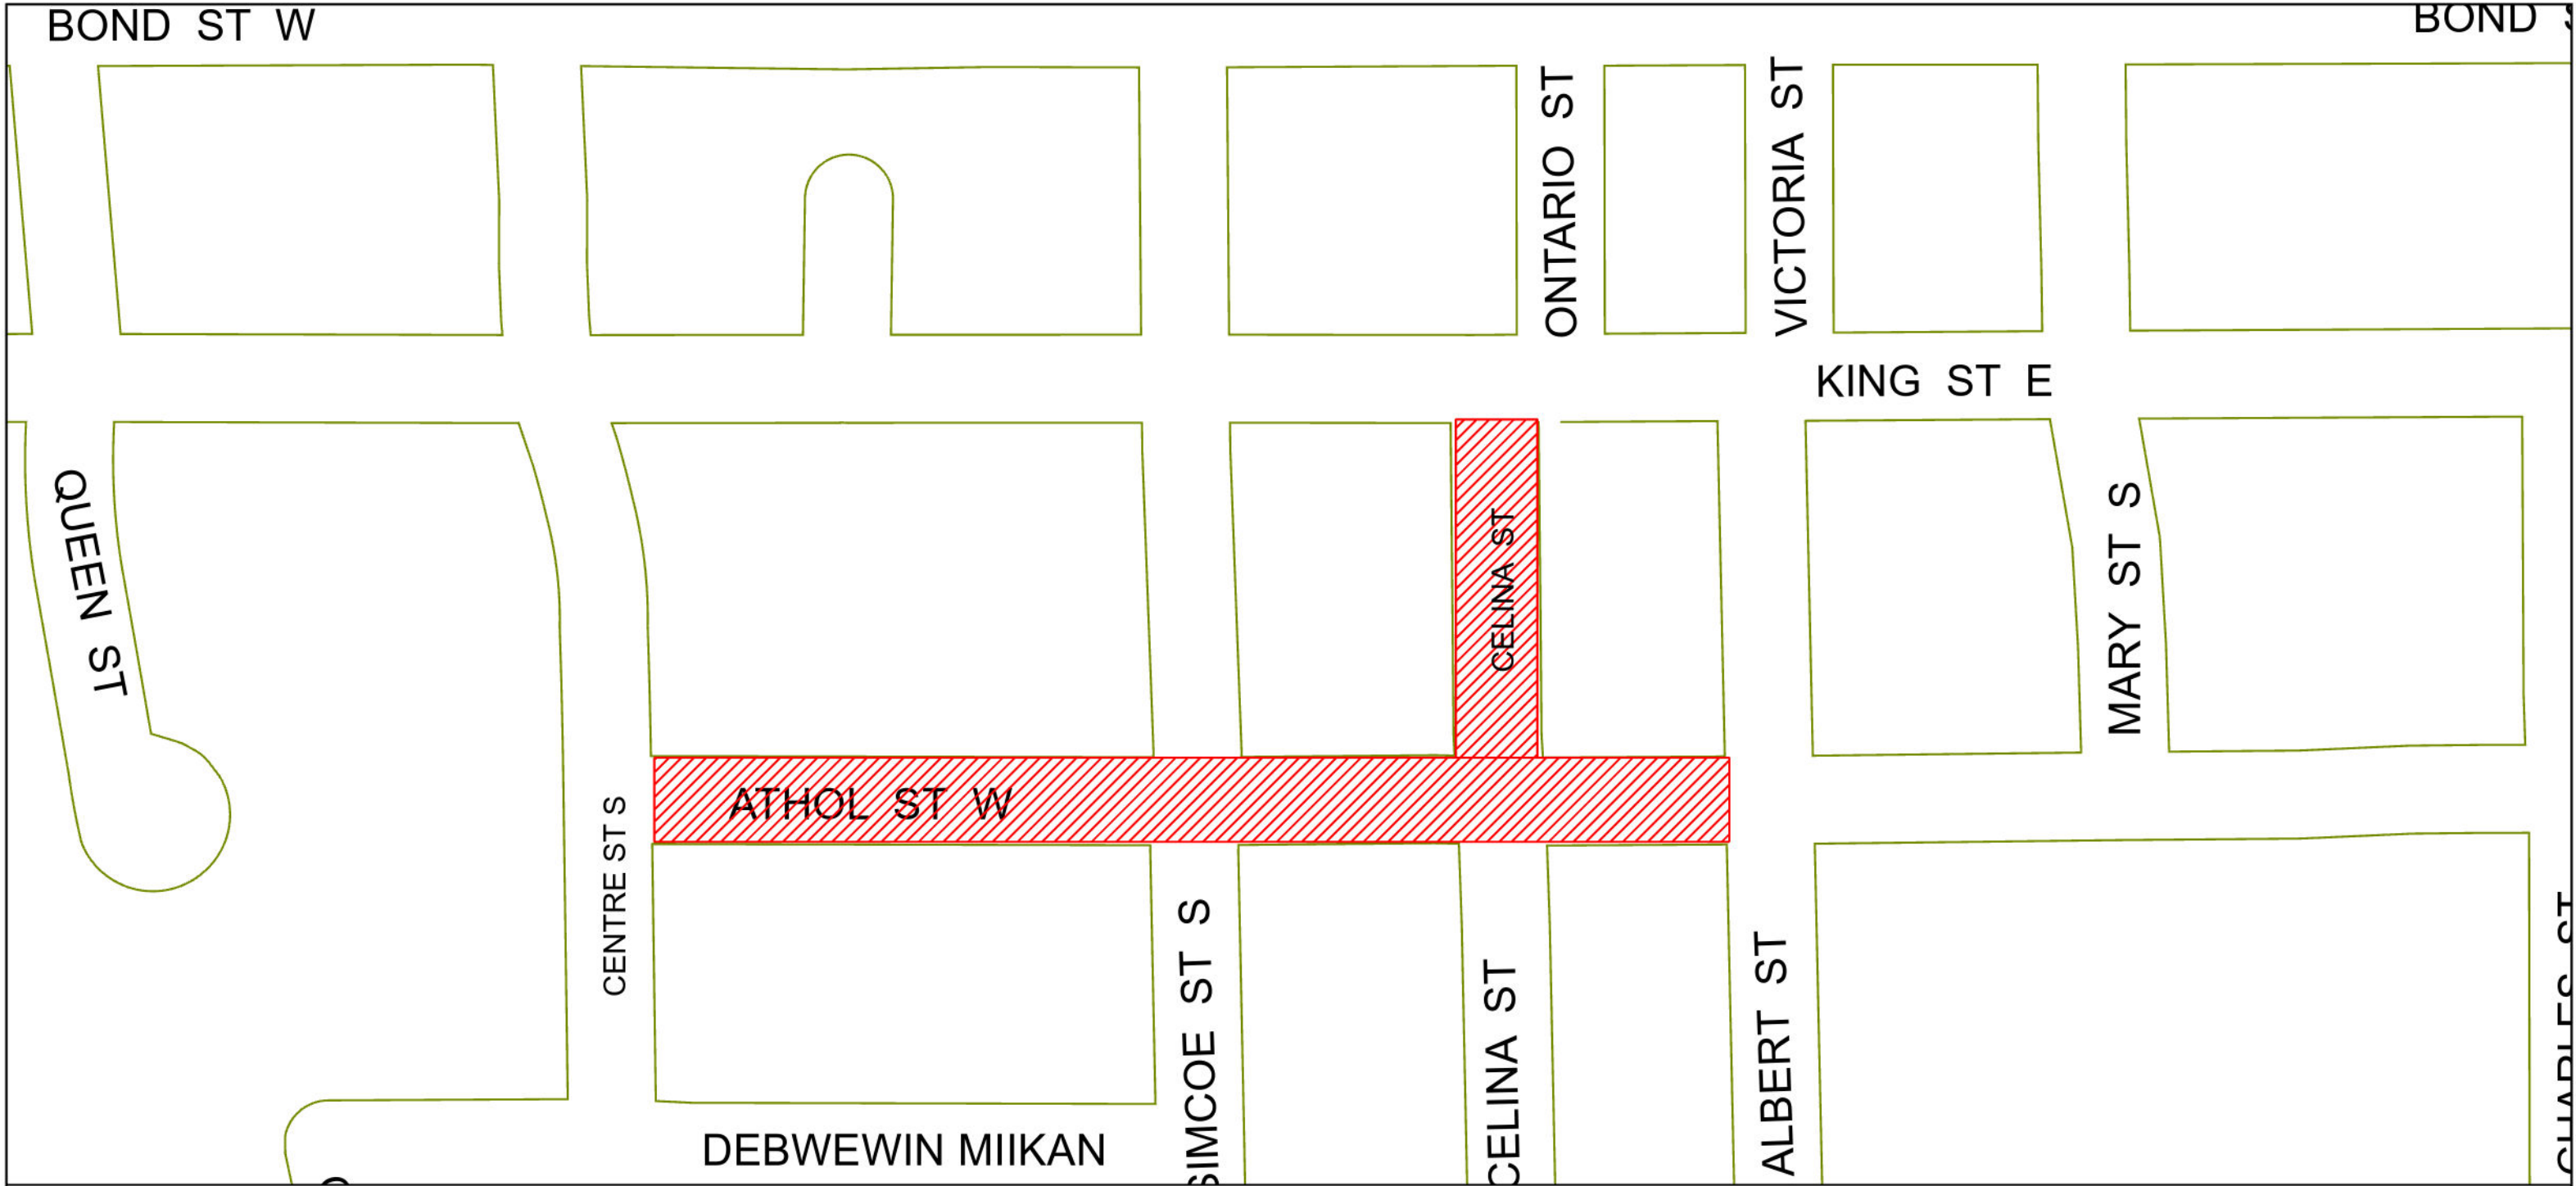

**Convergence Music & Art Festival
Friday, September 19, 2025
Road Closure Map**

Road Closure Times: 8 a.m. to 11:30 p.m.

Marshalls: YES

Road Closure Details:

- o Celina St. (From King St. to Athol St.)
- o Athol St. (From Centre St. S. to Albert St.)