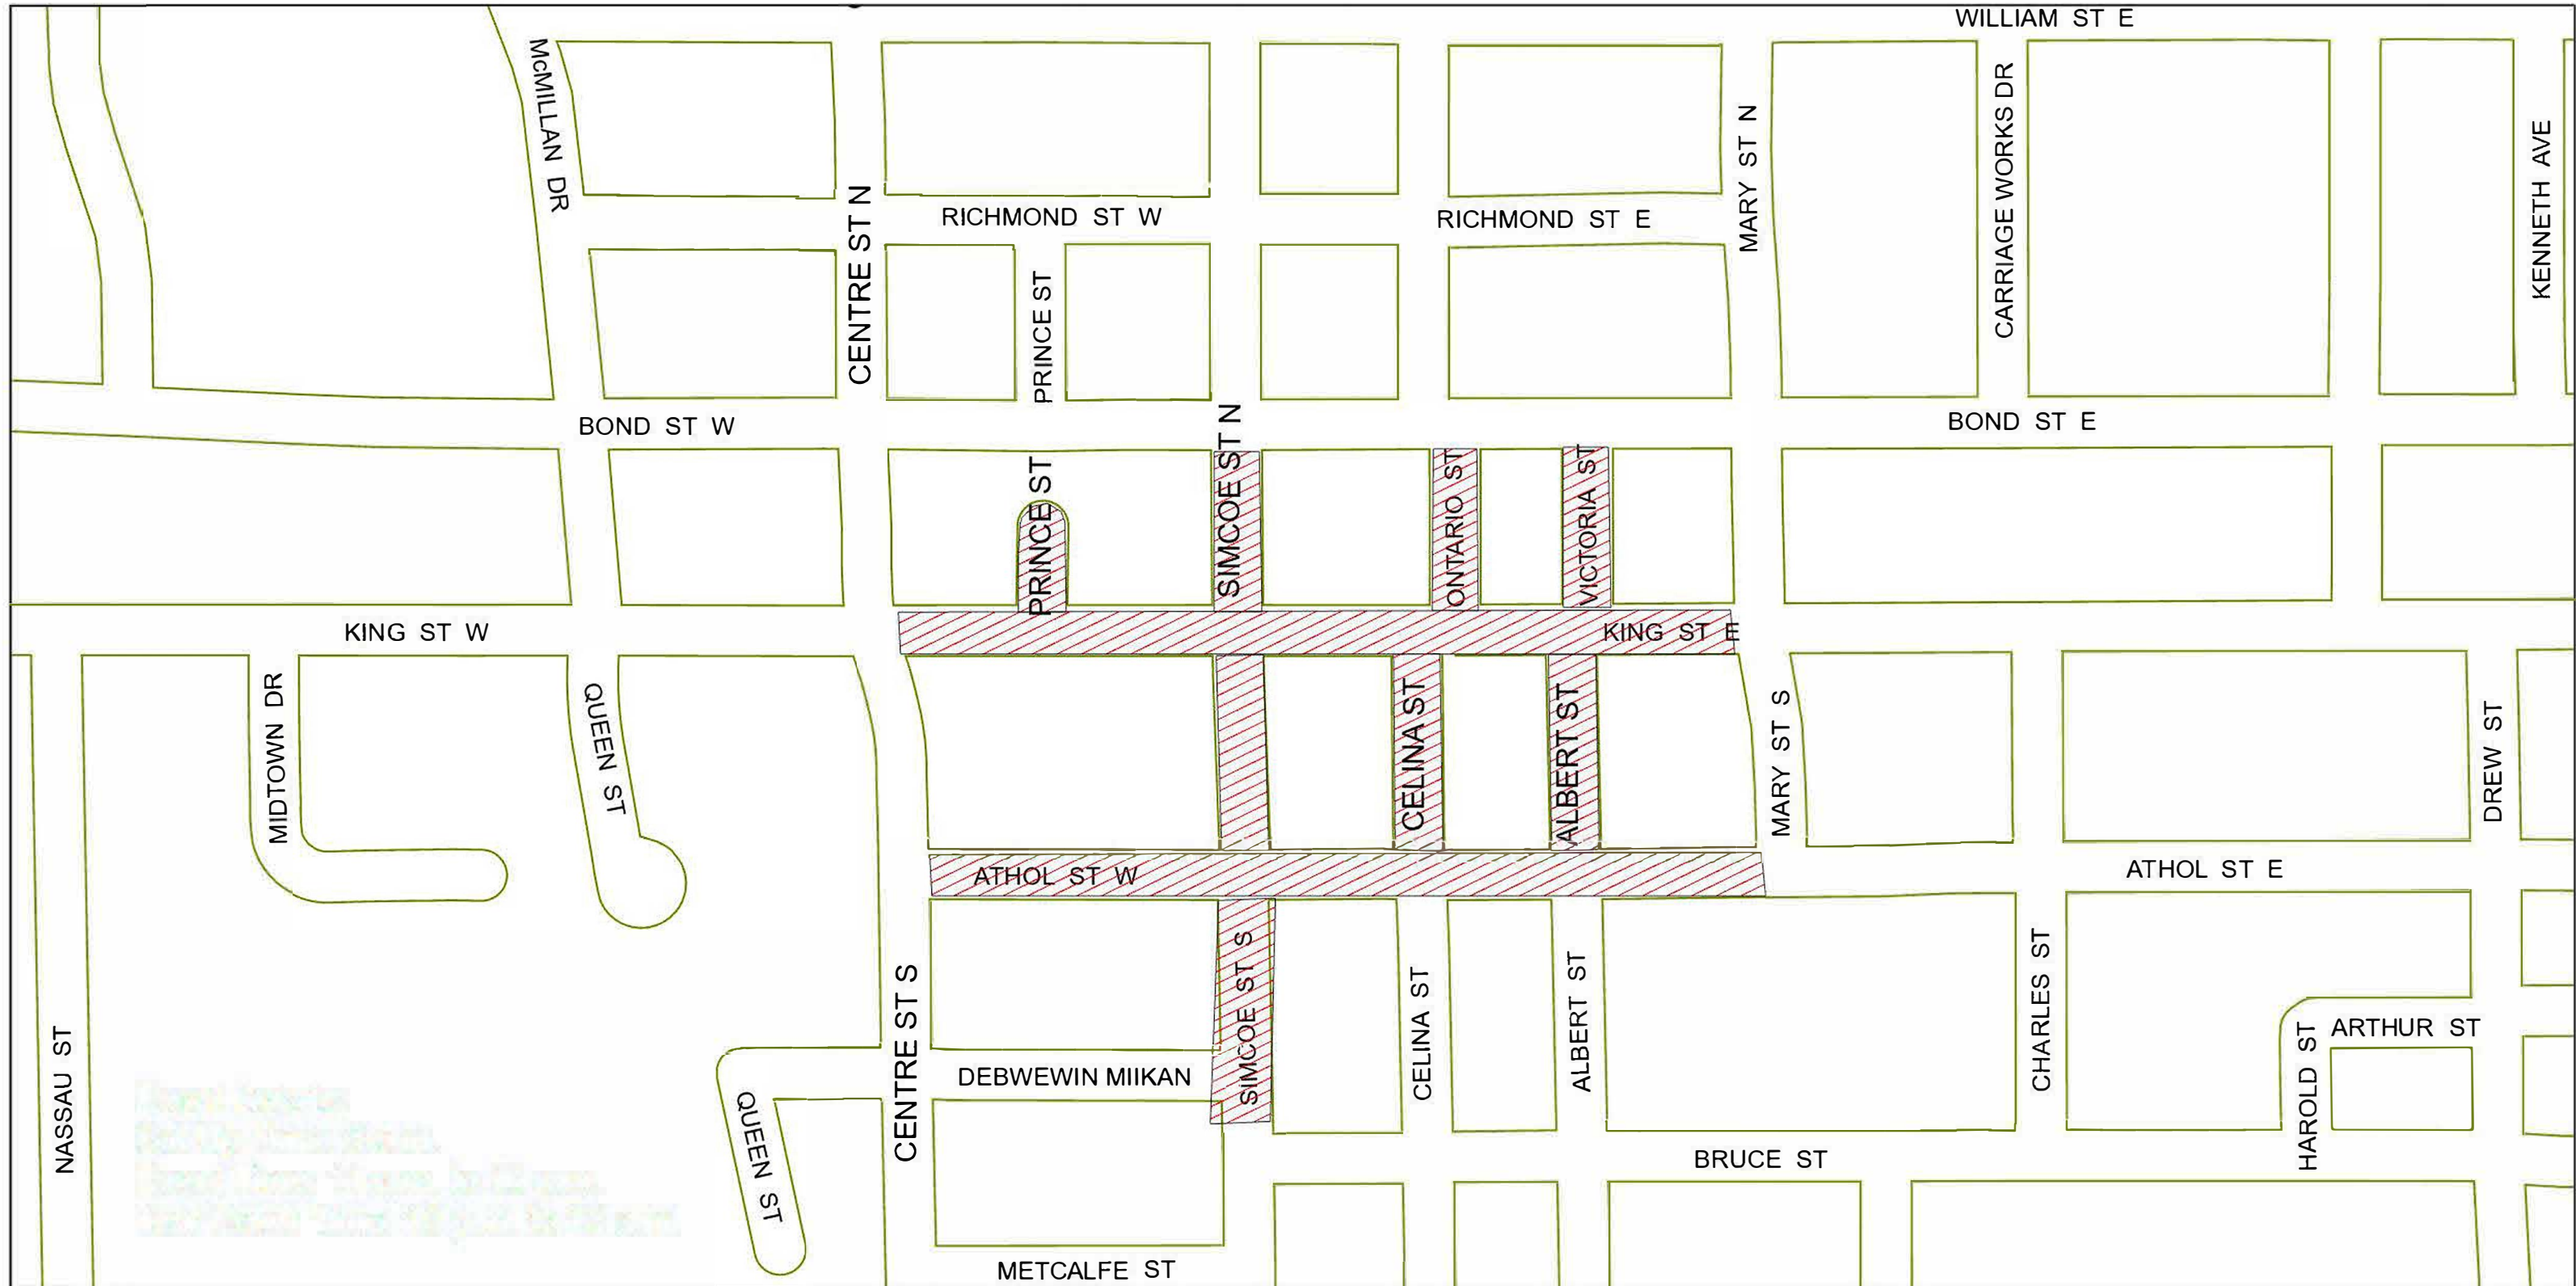

Oshawa Tourism - Convergence Event
Saturday, September 20, 2025
Road Closure Map

 Road Closure Times: 6:00am – midnight

Location/Road Closures:

- King St between Mary St. and Centre St.
- Prince St - north of King St.
- Athol St. between Centre St. S. and Mary St. S.

- Ontario St. between Bond St. and King St.
- Celina St. between King St. and Athol St.
- Albert St. between King St. and Athol St.
- Simcoe St. between Bond St. and Bruce St.
- Victoria St. between King St. and Bond St.