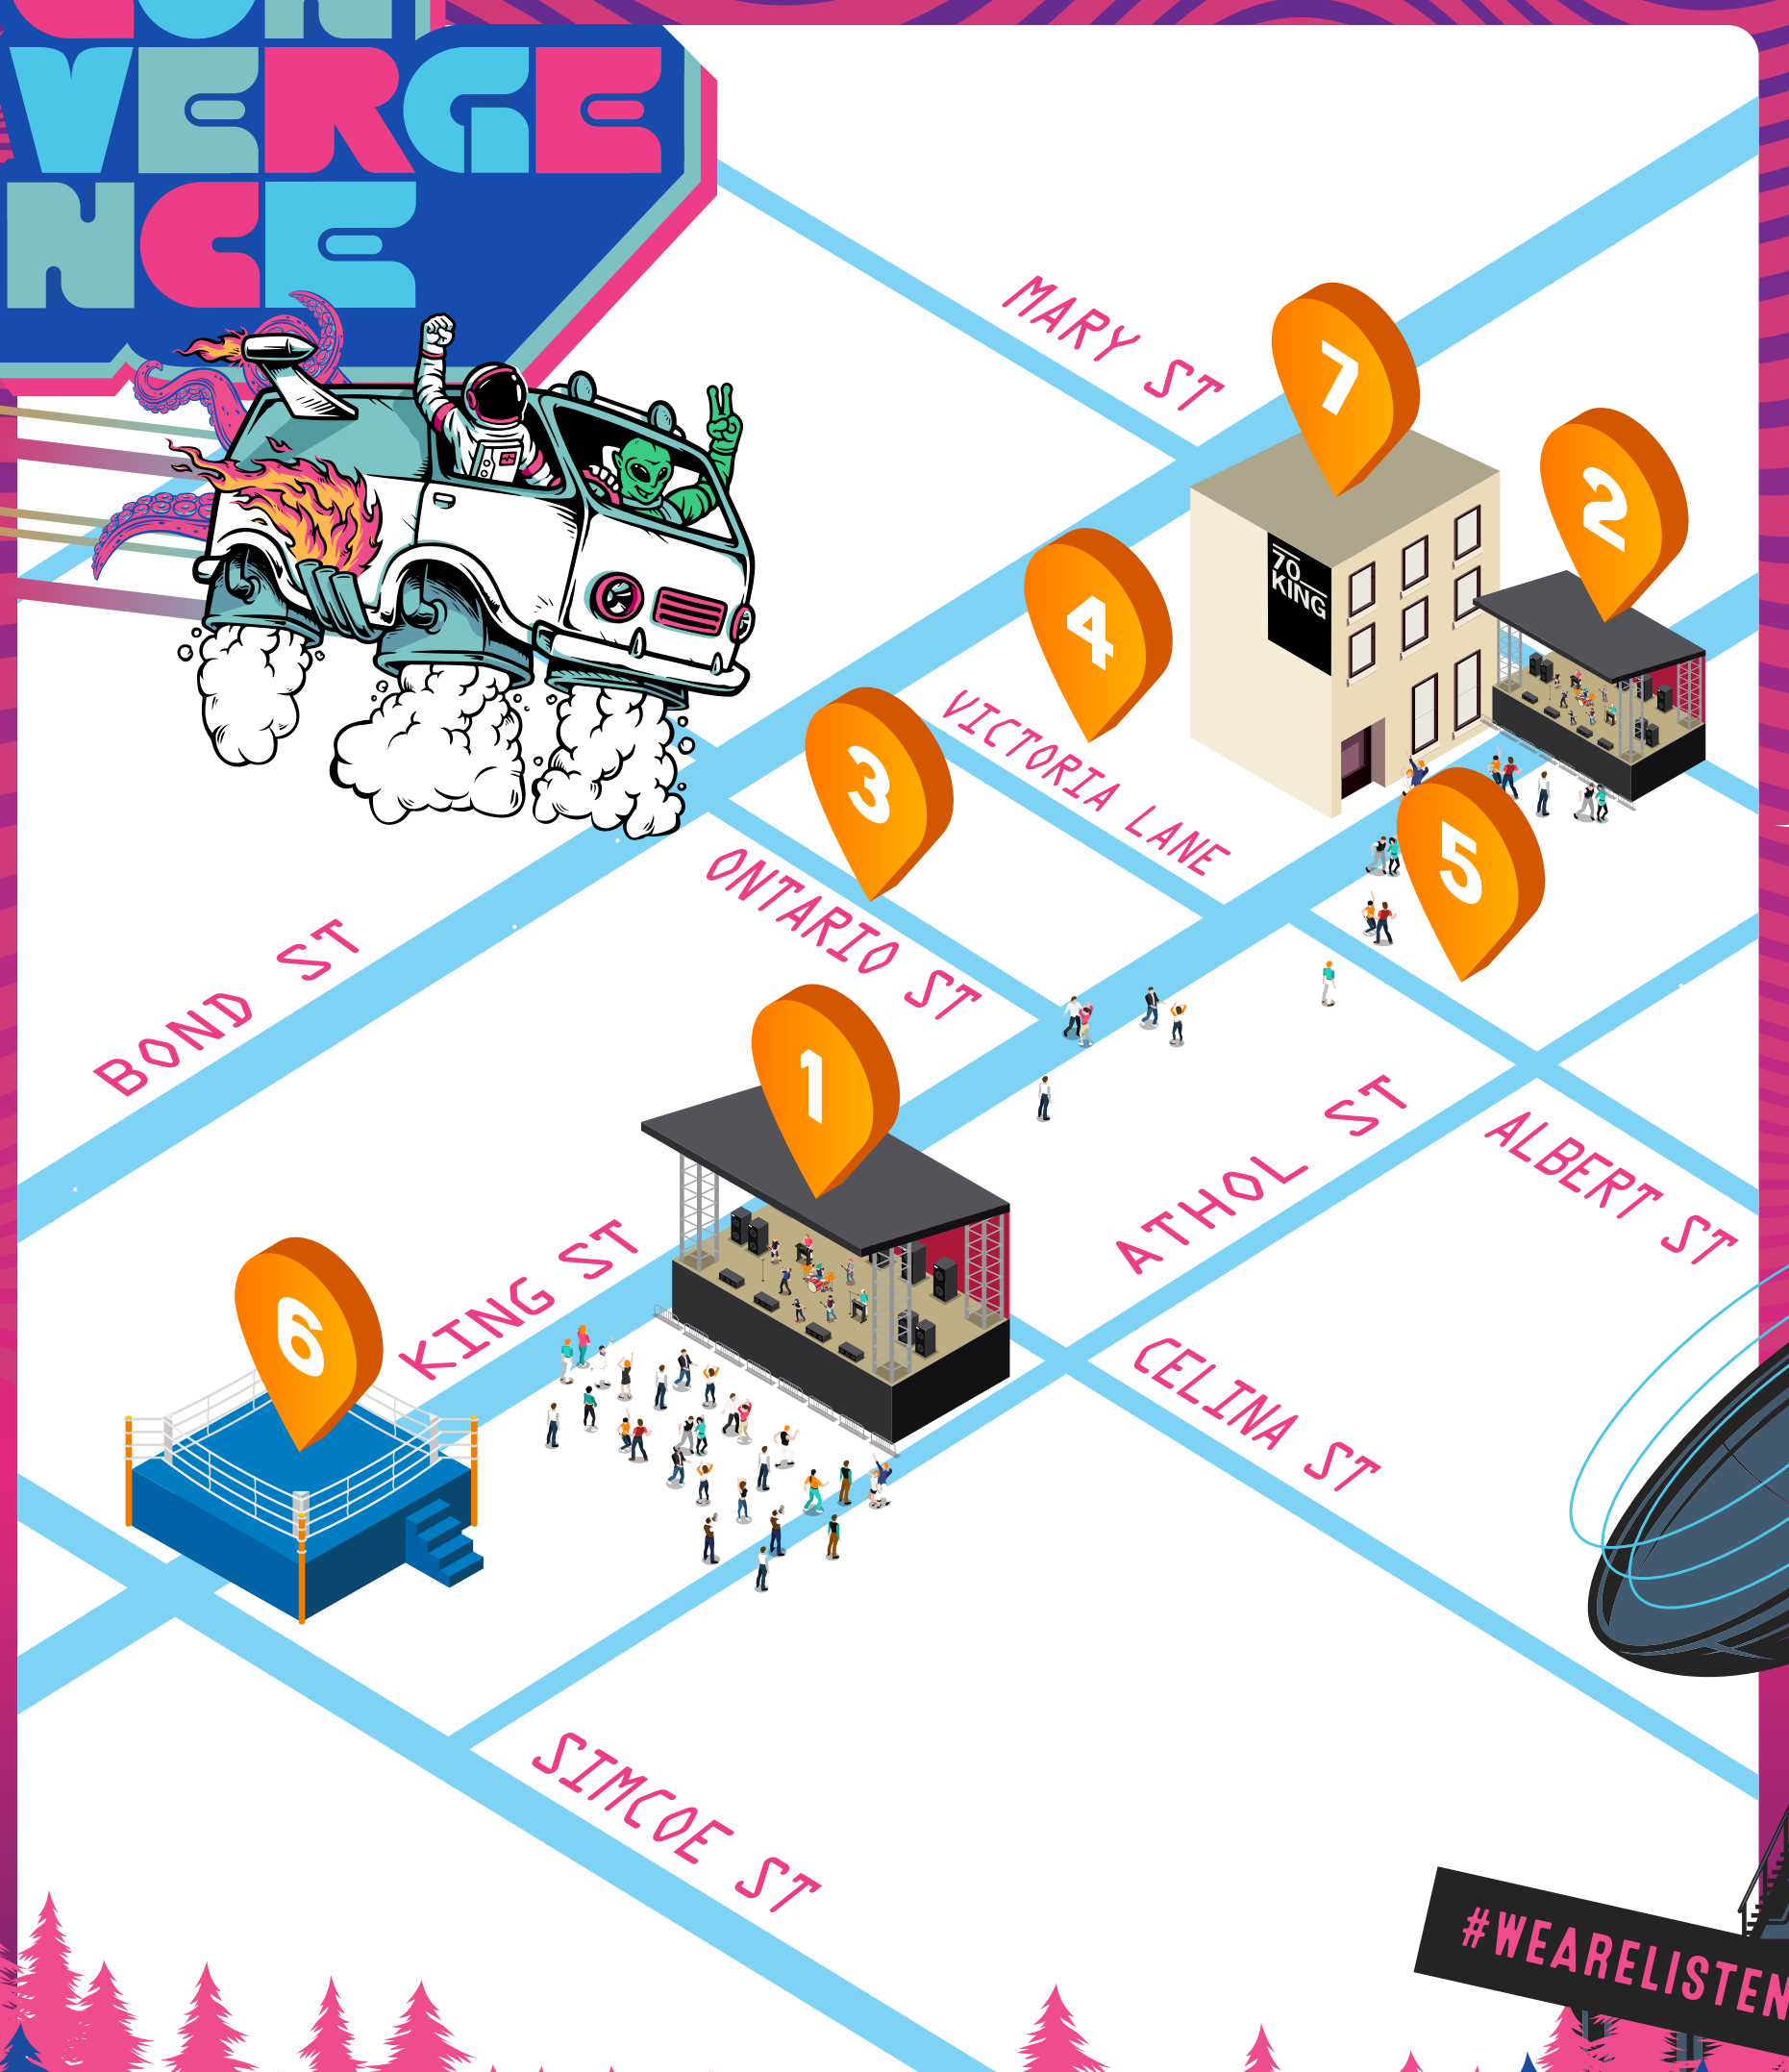

CON VERGE NCE

#WEARELISTENING

- 1 MAIN STAGE
- 2 EMERGING ARTISTS STAGE
- 3 PUNK ROCK FLEA MARKET
- 4 NERD ALLEY
- 5 INTERNATIONAL STREET FOOD ALLEY
- 6 PRO WRESTLING
- 7 DIGITAL PROJECTION INSTALLATION